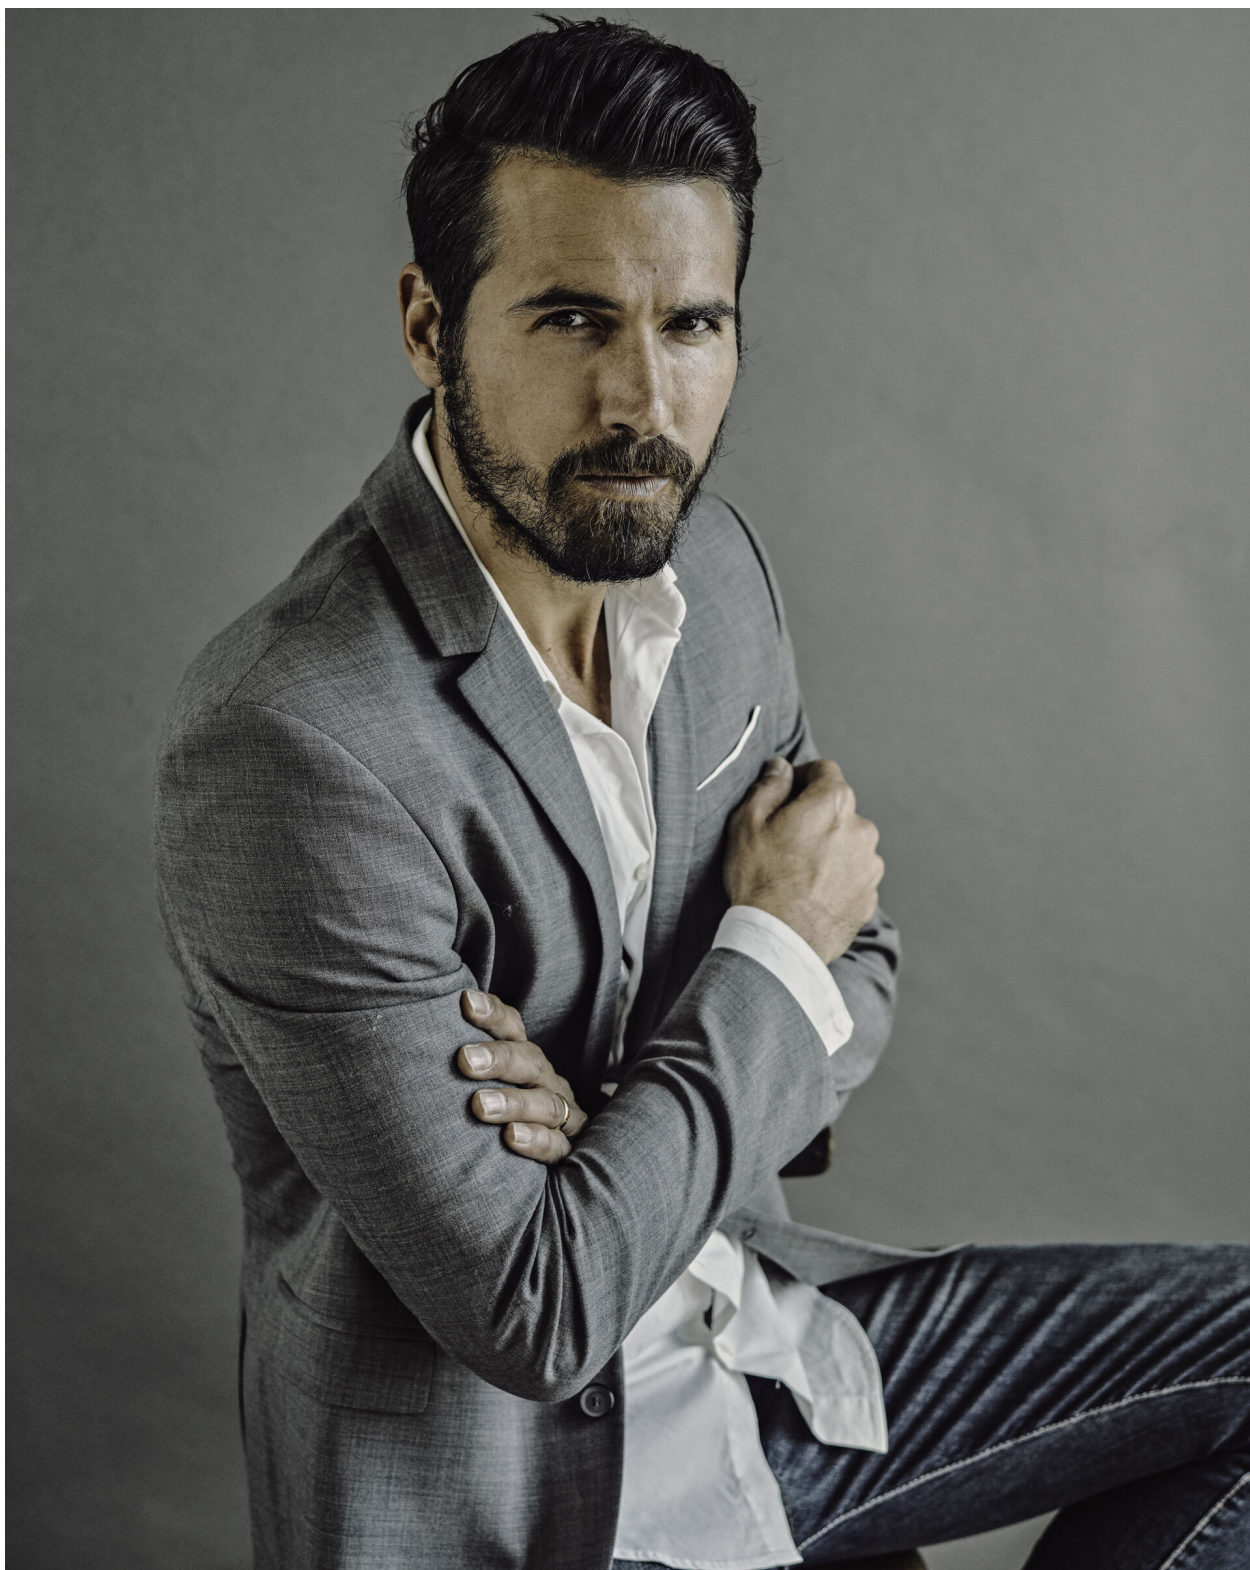

ANDERSON RIBEIRO

height 188 cm · bust 100 cm · waist 81 cm · hips 98 cm · suit 50
shoes size 45 · eyes brown

NAPER (opposite) Brown, white, and sage sport suede loafer. Also available in black antique patent, black vintage calf, black, cloud & red sport suede, sun & tang grain calf, dark washed jean, and tan woven vintage calf, \$268 – \$288.

ANDERSON RIBEIRO

height 188 cm · bust 100 cm · waist 81 cm · hips 98 cm · suit 50
shoes size 45 · eyes brown

ANDERSON RIBEIRO

height 188 cm · bust 100 cm · waist 81 cm · hips 98 cm · suit 50
shoes size 45 · eyes brown